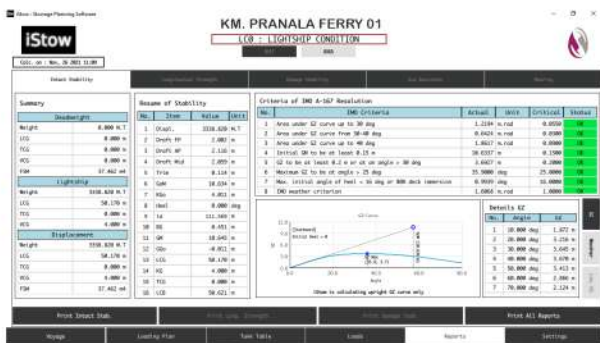

Features

1. Certification by BKI and IACS Classes
2. Collaborative and online
3. Maximum data integrity
4. Responsive development, production and helpdesk team in Indonesia.
5. 3D interface on iStow make it real and actual

PT Pranela Digital Transmaritim

info@istow.id

+62 822-6026-0607

Diamond Regency, Blok F1
Sukilo, Surabaya, 60111

PT DMP Karunia Sejahtera(Marketing & Sales)

info@duta-marine.com

+62 21-22708303 ; 22708304

18 Office Park, 5th Floor, Unit 5D,
Jln TB Simatupang Kav 18, Jakarta 12520

www.istow.id

Certified by :

ClassNK

* RINA: On-going, LR: On-going