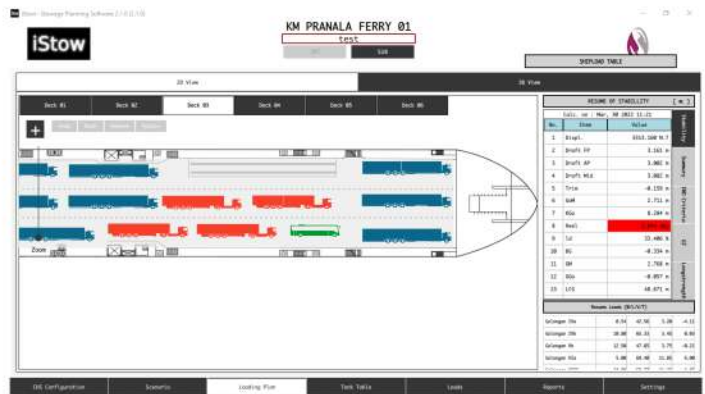

iStow

Stowage Planning

The image displays three overlapping screenshots of the iStow software interface. The top screenshot shows the 'STOWAGE PLANNING SOFTWARE' for 'MT. Stability Tanker' with a 'Voy-001' voyage. It features a table with columns: Percent, Utilage, Volume, Berat, Max. Cop, Density, LCG, Moment, KG, Moment, and FSH. The middle screenshot shows 'KM PRANALA 800 TEUS' under 'CONDITION 07 ARRIVAL 736', displaying a 3D view of the ship's deck with various cargo holds (BAY 01 to BAY 06) and a 'RESUME OF STABILITY' table. The bottom screenshot shows 'KM PRANALA FERRY 01' in 'test' mode, displaying a 3D view of the ship's deck with various cargo holds (Deck 01 to Deck 06) and a 'RESUME OF STABILITY' table. The tables in the screenshots contain numerical data related to cargo stowage and stability calculations.

Accurate stowage planning is an absolute requirement to ensure the safety of marine transportation. iStow streamlines this planning process accurately and reliably. iStow architecture is designed in accordance with national and international loading industrial standards.

ACCURATE AND RELIABLE

Bring your shipping operations into their digital twins

www.istow.id

Why Choose iStow?

Facilities

1. Intact and damage stability, bending moments and shear forces calculations
2. Cloud network architecture
3. Standard ship's clearance docs: manifest, ullage report, bayplan
4. Multi operating system : Windows, Linux, Mac & Android.

Variants

- Crude, Product & LPG Tankers
- Container & General Cargo Ships
- Ferry/Ro-ro & Car Carriers
- Landing Craft Tank (LCT)
- Barge & Floating Storage
- Ballasting & Loadout Planning for Project Cargoes
- Cargo Handling Simulator